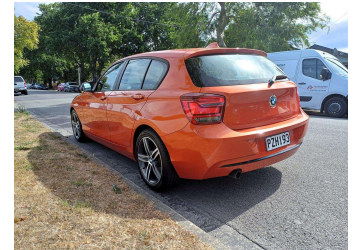

# 2012 BMW 116i SPORT

Purchase Price

**\$10,990**

Includes GST, Registration & Licensing

Finance may be available on this vehicle. Ask one of our friendly staff for more information.

Gain peace of mind with Mechanical Breakdown Insurance. **Ask us how.**

Body Style

**5 door, Hatchback**

Odometer

**70,935 km**

Engine

**1600 cc, Internal Combustion**

Fuel Type

**Petrol**