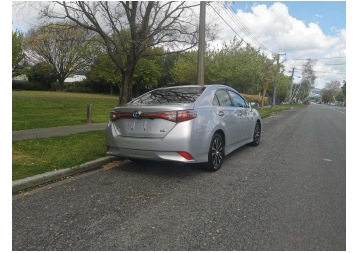

2013 Toyota SAI G Sports Package

Purchase Price

\$14,990

Includes GST
Excludes on-road costs of \$400

Finance may be available on this vehicle. Ask one of our friendly staff for more information.

Gain peace of mind with Mechanical Breakdown Insurance. **Ask us how.**

Top features

- » 9 Air Bags
- » AA Odometer Certified
- » Adaptive Front Light S...
- » Air Conditioning
- » All Electrics
- » Alloy Wheels
- » Auto headlights
- » Auto rain wipers
- » CD Player
- » Central Locking
- » Chain-driven Engine
- » Climate Control
- » Cruise Control
- » Digital Display
- » Electric Adjustable Lu...
- » Electric Adjustable St...
- » Electric Mirrors
- » Electric Seats

Body Style

4 door, Sedan

Odometer

69,320 km

Engine

2400 cc, Internal Combustion

Fuel Type

Hybrid