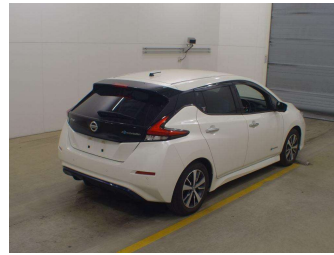

2019 Nissan Leaf ProPilot 40KW

Purchase Price **\$18,990**

Includes GST
Excludes on-road costs of \$400

Finance may be available on this vehicle. Ask one of our friendly staff for more information.

Gain peace of mind with Mechanical Breakdown Insurance. **Ask us how.**

- Top features**
- » 10 Air Bags
 - » 360 Birdview Camera
 - » AA Odometer Certified
 - » Adaptive Radar Cruise...
 - » Air Bag(s)
 - » Air Conditioning
 - » All Electrics
 - » Alloy Wheels
 - » Auto headlights
 - » Auto rain wipers
 - » Bluetooth Handfree
 - » CD Player
 - » Central Locking
 - » Climate Control
 - » Digital Display
 - » Electric Mirrors
 - » Electric Windows
 - » Fog Lights

Body Style
5 door, Hatchback

Odometer
19,835 km

Engine
0 cc, Electric

Fuel Type
ELECTRIC

Transmission
Auto

Wheels
-

VIN
-

Interior
Black, Cloth