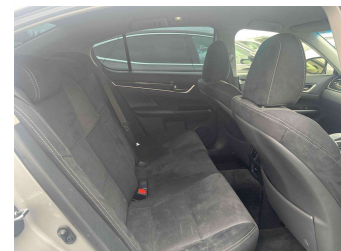

2015 Lexus GS250 V6 Sports

Purchase Price **\$16,990**

Includes GST
Excludes on-road costs of \$400

Finance may be available on this vehicle. Ask one of our friendly staff for more information.

Gain peace of mind with Mechanical Breakdown Insurance. **Ask us how.**

- Top features**
- » 10 Air Bags
 - » 18' Factory Alloys
 - » AA Odometer Certified
 - » Air Conditioning
 - » All Electrics
 - » Auto headlights
 - » Auto rain wipers
 - » AUX-IN
 - » Bluetooth Handfree
 - » CD Player
 - » Central Locking
 - » Chain-driven Engine
 - » Climate Control
 - » Cruise Control
 - » Digital Display
 - » Electric Mirrors
 - » Electric Seats
 - » Electric Windows

Body Style
4 door, Sedan

Odometer
98,880 km

Engine
2500 cc, Internal Combustion

Fuel Type
Petrol

Transmission
Auto, 2WD

Wheels
-

VIN
-

Interior
Black, Cloth