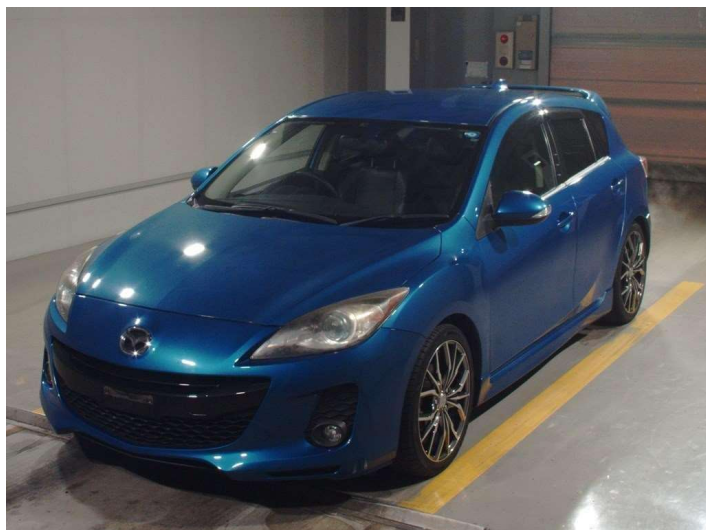

# 2013 Mazda Axela SPORT 20S SKYACTIVE

**Purchase Price** **\$12,590**

Includes GST  
Excludes on-road costs of \$400

Finance may be available on this vehicle. Ask one of our friendly staff for more information.

Body Style  
**Hatchback**

Odometer  
**68,000 km**

Engine  
**2000 cc, Internal Combustion**

Fuel Type  
**Petrol**

Transmission  
**Auto**

Wheels  
-

VIN  
-

Interior  
**Black, Leather**

Safety  
-

Reg No.  
-

Ext Colour  
**Blue**

History  
**Ex-Overseas**

Seats  
**5 seats**

CO2 Emissions  
-

Energy Economy  
-

**Stock ID: 5866**