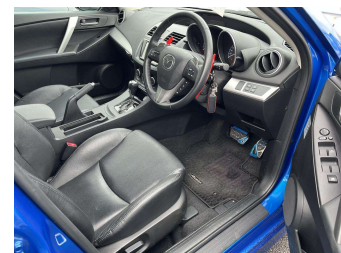

# 2013 Mazda Axela SPORT 20S SKYACTIVE

**Purchase Price** **\$12,590**

Includes GST  
Excludes on-road costs of \$400

Finance may be available on this vehicle. Ask one of our friendly staff for more information.

Gain peace of mind with Mechanical Breakdown Insurance. **Ask us how.**

- Top features**
- » AA Odometer Certified
  - » Air Bag(s)
  - » Air Conditioning
  - » All Electrics
  - » Alloy Wheels
  - » Body Kit
  - » CD Player
  - » Central Locking
  - » Climate Control
  - » Digital Display
  - » Electric Mirrors
  - » Electric Seats
  - » Electric Windows
  - » Fog Lights
  - » Full Leather Seats
  - » HID Headlights
  - » Indicator Mirrors
  - » Multi-function Steerin...

Body Style  
**Hatchback**

Odometer  
**68,000 km**

Engine  
**2000 cc, Internal Combustion**

Fuel Type  
**Petrol**

Transmission  
**Auto**

Wheels  
-

VIN  
-

Interior  
**Black, Leather**