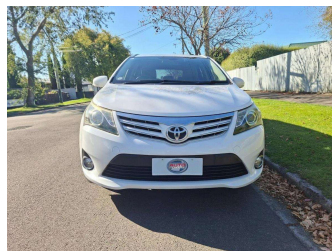

# 2013 Toyota Avensis 2.0 Sports TOP SPEC

**Purchase Price** **\$11,990**

Includes GST  
Excludes on-road costs of \$400

Finance may be available on this vehicle. Ask one of our friendly staff for more information.

Body Style  
**5 door, Station Wagon**

Odometer  
**95,310 km**

Engine  
**2000 cc, Internal Combustion**

Fuel Type  
**Petrol**

Transmission  
**Auto, 2WD**

Wheels  
-

VIN  
**7AT0H63MX26008528**

Interior  
**Beige**