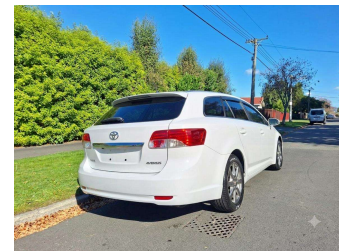

# 2013 Toyota Avensis 2.0 Sports TOP SPEC

**Purchase Price** **\$11,990**

Includes GST  
Excludes on-road costs of \$400

Finance may be available on this vehicle. Ask one of our friendly staff for more information.

Body Style  
**5 door, Station Wagon**

Odometer  
**95,310 km**

Engine  
**2000 cc, Internal Combustion**

Fuel Type  
**Petrol**

Transmission  
**Auto, 2WD**

Wheels  
-

VIN  
**7AT0H63MX26008528**

Interior  
**Beige**