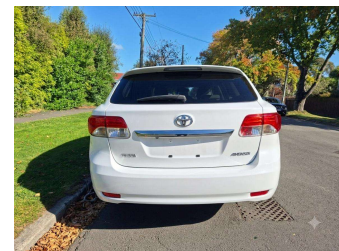

# 2013 Toyota Avensis 2.0 Sports TOP SPEC

**Purchase Price** **\$11,990**

Includes GST  
Excludes on-road costs of \$400

Finance may be available on this vehicle. Ask one of our friendly staff for more information.

Body Style  
**5 door, Station Wagon**

Odometer  
**95,310 km**

Engine  
**2000 cc, Internal Combustion**

Fuel Type  
**Petrol**

Transmission  
**Auto, 2WD**

Wheels  
-

VIN  
**7AT0H63MX26008528**

Interior  
**Beige**