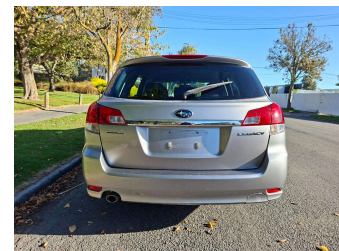

2009 Subaru Legacy 2.5L SPORTS EYESIGHT

Purchase Price

\$5,990

Includes GST
Excludes on-road costs of \$400

Finance may be available on this vehicle. Ask one of our friendly staff for more information.

Gain peace of mind with Mechanical Breakdown Insurance. **Ask us how.**

Body Style

5 door, Station Wagon

Odometer

240,710 km

Engine

2500 cc, Internal Combustion

Fuel Type

Petrol