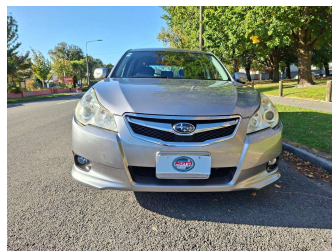

2009 Subaru Legacy 2.5L SPORTS EYESIGHT

Purchase Price

\$5,990

Includes GST
Excludes on-road costs of \$400

Finance may be available on this vehicle. Ask one of our friendly staff for more information.

Gain peace of mind with Mechanical Breakdown Insurance. **Ask us how.**

Body Style

5 door, Station Wagon

Odometer

240,710 km

Engine

2500 cc, Internal Combustion

Fuel Type

Petrol