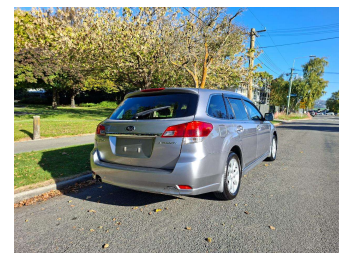

2009 Subaru Legacy 2.5L SPORTS EYESIGHT

Purchase Price

\$5,990

Includes GST
Excludes on-road costs of \$400

Finance may be available on this vehicle. Ask one of our friendly staff for more information.

Gain peace of mind with Mechanical Breakdown Insurance. **Ask us how.**

Body Style

5 door, Station Wagon

Odometer

240,710 km

Engine

2500 cc, Internal Combustion

Fuel Type

Petrol