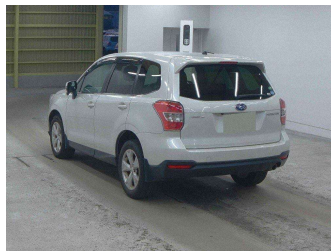

2013 Subaru Forester 4WD 2.0I-L EYESIGHT

Purchase Price **\$12,590**

Includes GST
Excludes on-road costs of \$400

Finance may be available on this vehicle. Ask one of our friendly staff for more information.

Body Style
5 door, SUV / 4x4

Odometer
102,360 km

Engine
2000 cc, Internal Combustion

Fuel Type
Petrol

Transmission
Auto, 4WD

Wheels
-

VIN
-

Interior
Black, Cloth