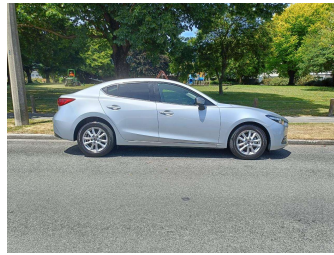

2017 Mazda Axela 15S

Purchase Price

\$16,990

Includes GST
Excludes on-road costs of \$400

Finance may be available on this vehicle. Ask one of our friendly staff for more information.

Gain peace of mind with Mechanical Breakdown Insurance. **Ask us how.**