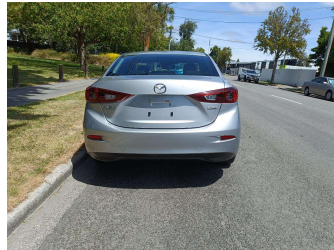

2017 Mazda Axela 15S

Purchase Price

\$16,990

Includes GST
Excludes on-road costs of \$400

Finance may be available on this vehicle. Ask one of our friendly staff for more information.

Gain peace of mind with Mechanical Breakdown Insurance. **Ask us how.**