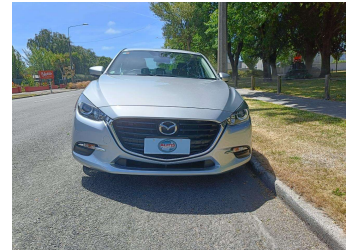

2017 Mazda Axela 15S

Purchase Price

\$16,990

Includes GST
Excludes on-road costs of \$400

Finance may be available on this vehicle. Ask one of our friendly staff for more information.

Gain peace of mind with Mechanical Breakdown Insurance. **Ask us how.**

Body Style

4 door, Sedan

Odometer

50,645 km

Engine

1500 cc, Internal Combustion

Fuel Type

Petrol

Transmission

Auto, 2WD

Wheels

-

VIN

7AT0C13JX24403569

Interior

Black, Cloth