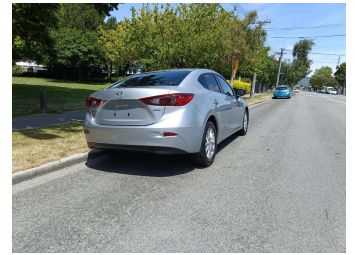

2017 Mazda Axela 15S

Purchase Price

\$16,990

Includes GST
Excludes on-road costs of \$400

Finance may be available on this vehicle. Ask one of our friendly staff for more information.

Gain peace of mind with Mechanical Breakdown Insurance. **Ask us how.**