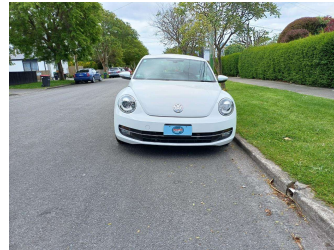

2016 Volkswagen Beetle SPORTS PACKAGE

Purchase Price **\$14,990**

Includes GST
Excludes on-road costs of \$400

Finance may be available on this vehicle. Ask one of our friendly staff for more information.