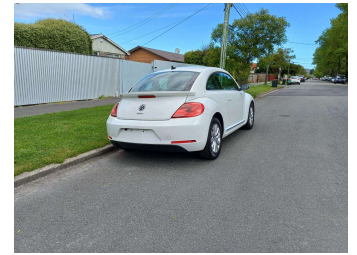

2016 Volkswagen Beetle SPORTS PACKAGE

Purchase Price **\$14,990**

Includes GST
Excludes on-road costs of \$400

Finance may be available on this vehicle. Ask one of our friendly staff for more information.

Body Style
5 door, Hatchback

Odometer
86,100 km

Engine
1200 cc, Internal Combustion

Fuel Type
Petrol

Transmission
Auto, 2WD

Wheels
-

VIN
WVWZZZ16ZGM624375

Interior
Black, Cloth