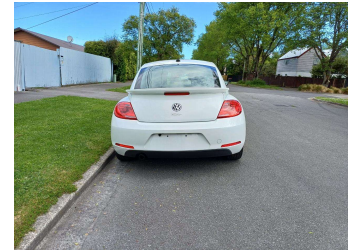

2016 Volkswagen Beetle SPORTS PACKAGE

Purchase Price **\$14,990**

Includes GST
Excludes on-road costs of \$400

Finance may be available on this vehicle. Ask one of our friendly staff for more information.

Body Style
5 door, Hatchback

Odometer
86,100 km

Engine
1200 cc, Internal Combustion

Fuel Type
Petrol

Transmission
Auto, 2WD

Wheels
-

VIN
WVWZZZ16ZGM624375

Interior
Black, Cloth