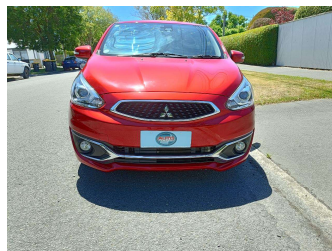

# 2017 Mitsubishi Mirage Sports

Purchase Price

**\$10,990**

Includes GST  
Excludes on-road costs of \$400

Finance may be available on this vehicle. Ask one of our friendly staff for more information.

Gain peace of mind with Mechanical Breakdown Insurance. **Ask us how.**

Body Style

**5 door, Hatchback**

Odometer

**7,151 km**

Engine

**1200 cc, Internal Combustion**

Fuel Type

**Petrol**

Transmission

**Auto, 2WD**

Wheels

-

VIN

**7AT0CJ0AX24041064**

Interior

**Black, Cloth**