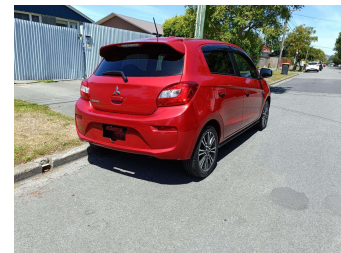

# 2017 Mitsubishi Mirage Sports

Purchase Price

**\$10,990**

Includes GST  
Excludes on-road costs of \$400

Finance may be available on this vehicle. Ask one of our friendly staff for more information.

Gain peace of mind with Mechanical Breakdown Insurance. **Ask us how.**

Body Style

**5 door, Hatchback**

Odometer

**7,151 km**

Engine

**1200 cc, Internal Combustion**

Fuel Type

**Petrol**

Transmission

**Auto, 2WD**

Wheels

-

VIN

**7AT0CJ0AX24041064**

Interior

**Black, Cloth**