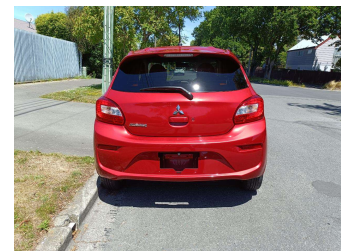

# 2017 Mitsubishi Mirage Sports

Purchase Price

**\$10,990**

Includes GST  
Excludes on-road costs of \$400

Finance may be available on this vehicle. Ask one of our friendly staff for more information.

Gain peace of mind with Mechanical Breakdown Insurance. **Ask us how.**

Body Style

**5 door, Hatchback**

Odometer

**7,151 km**

Engine

**1200 cc, Internal Combustion**

Fuel Type

**Petrol**