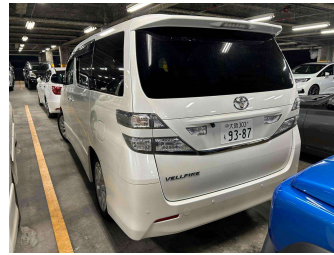

# 2009 Toyota Vellfire 2.4L LEATHER LIMITED

**Purchase Price** **\$13,990**

Includes GST  
Excludes on-road costs of \$400

Finance may be available on this vehicle. Ask one of our friendly staff for more information.

Body Style  
**5 door, Van**

Odometer  
**114,540 km**

Engine  
**2400 cc, Internal Combustion**

Fuel Type  
**Petrol**

Transmission  
**Auto, 2WD**

Wheels  
-

VIN  
-

Interior  
**Black, Leather**