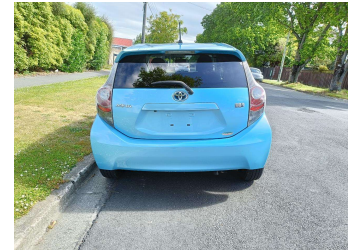

2012 Toyota AQUA S

Purchase Price

\$10,590

Includes GST
Excludes on-road costs of \$400

Finance may be available on this vehicle. Ask one of our friendly staff for more information.

Gain peace of mind with Mechanical Breakdown Insurance. **Ask us how.**

Body Style

5 door, Hatchback

Odometer

39,400 km

Engine

1500 cc, Internal Combustion

Fuel Type

Hybrid