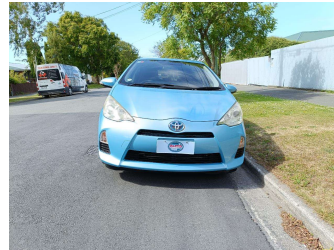

2012 Toyota AQUA S

Purchase Price

\$10,590

Includes GST
Excludes on-road costs of \$400

Finance may be available on this vehicle. Ask one of our friendly staff for more information.

Gain peace of mind with Mechanical Breakdown Insurance. **Ask us how.**

Body Style

5 door, Hatchback

Odometer

39,400 km

Engine

1500 cc, Internal Combustion

Fuel Type

Hybrid