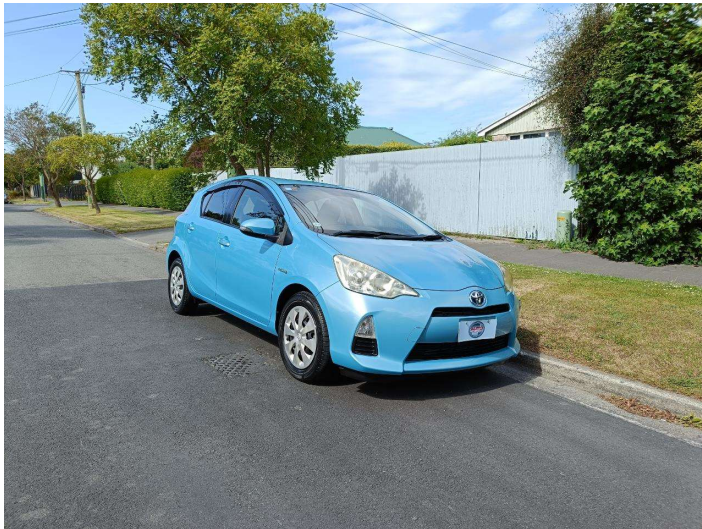

2012 Toyota AQUA S

Purchase Price

\$10,590

Includes GST
Excludes on-road costs of \$400

Finance may be available on this vehicle. Ask one of our friendly staff for more information.

Gain peace of mind with Mechanical Breakdown Insurance. **Ask us how.**

Body Style

5 door, Hatchback

Odometer

39,400 km

Engine

1500 cc, Internal Combustion

Fuel Type

Hybrid

Transmission

Auto, 2WD

Wheels

-

VIN

7AT0H65YX23103915

Interior

Black, Cloth