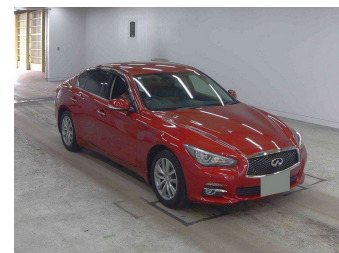

2014 Nissan Skyline 200GT TURBO LEATHER

Purchase Price **\$16,990**

Includes GST
Excludes on-road costs of \$400

Finance may be available on this vehicle. Ask one of our friendly staff for more information.

Body Style
4 door, Sedan

Odometer
75,855 km

Engine
2000 cc, Internal Combustion

Fuel Type
Petrol

Transmission
Auto, 2WD

Wheels
-

VIN
-

Interior
Black, Half Leather