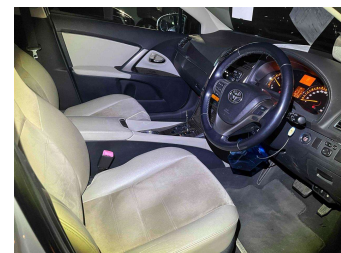

2013 Toyota Avensis 2.0L Li LEATHER CRUISE

Purchase Price **\$11,990**

Includes GST
Excludes on-road costs of \$400

Finance may be available on this vehicle. Ask one of our friendly staff for more information.

Gain peace of mind with Mechanical Breakdown Insurance. **Ask us how.**

- Top features**
- » 9 Air Bags
 - » AA Odometer Certified
 - » Air Conditioning
 - » All Electrics
 - » Alloy Wheels
 - » CD Player
 - » Central Locking
 - » Climate Control
 - » Cruise Control
 - » Digital Display
 - » Electric Mirrors
 - » Electric Windows
 - » Fog Lights
 - » Full Leather Seats
 - » HID Headlights
 - » Immobiliser
 - » Indicator Mirrors
 - » Multi-function Steerin...

Body Style	Station Wagon	Reg No.	-
Odometer	88,000 km	Ext Colour	White
Engine	2000 cc, Internal Combustion	History	Ex-Overseas
Fuel Type	Petrol	Seats	-
Transmission	Auto	CO2 Emissions	-
Wheels	-	Energy Economy	-
VIN	-		
Interior	Beige, Half Leather		
Safety	-		