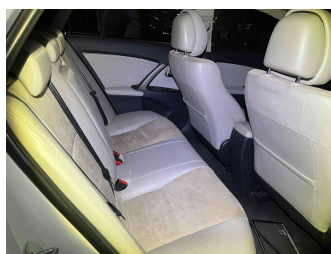

2013 Toyota Avensis 2.0L Li LEATHER CRUISE

Purchase Price **$11,990**

Includes GST
Excludes on-road costs of $400

Finance may be available on this vehicle. Ask one of our friendly staff for more information.

Gain peace of mind with Mechanical Breakdown Insurance. **Ask us how.**

1. **Top features**
2. » 9 Air Bags
   - » AA Odometer Certified
   - » Air Conditioning
   - » All Electrics
   - » Alloy Wheels
   - » CD Player
   - » Central Locking
   - » Climate Control
   - » Cruise Control
   - » Digital Display
   - » Electric Mirrors
   - » Electric Windows
   - » Fog Lights
   - » Full Leather Seats
   - » HID Headlights
   - » Immobiliser
   - » Indicator Mirrors
   - » Multi-function Steerin...

Body Style	Station Wagon	Reg No.	-
Odometer	88,000 km	Ext Colour	White
Engine	2000 cc, Internal Combustion	History	Ex-Overseas
Fuel Type	Petrol	Seats	-
Transmission	Auto	CO2 Emissions	-
Wheels	-	Energy Economy	-
VIN	-		
Interior	Beige, Half Leather		
Safety	-		

Stock ID: 5873

Auto Depot | Phone 0800 001 198 | Email sales@autodepot.co.nz
432 - 434 St Asaph Street, Phillipstown, Christchurch 8011, New Zealand
www.autodepot.co.nz

★★★★★
4.76 | 515 reviews