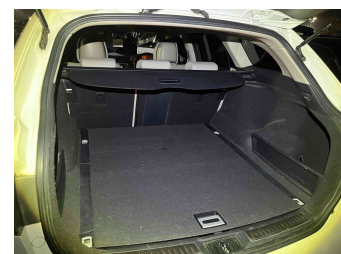

2013 Toyota Avensis 2.0L Li LEATHER CRUISE

Purchase Price **$11,990**

Includes GST
Excludes on-road costs of $400

Finance may be available on this vehicle. Ask one of our friendly staff for more information.

Gain peace of mind with Mechanical Breakdown Insurance. **Ask us how.**

1. **Top features**
2. » 9 Air Bags
   - » AA Odometer Certified
   - » Air Conditioning
   - » All Electrics
   - » Alloy Wheels
   - » CD Player
   - » Central Locking
   - » Climate Control
   - » Cruise Control
   - » Digital Display
   - » Electric Mirrors
   - » Electric Windows
   - » Fog Lights
   - » Full Leather Seats
   - » HID Headlights
   - » Immobiliser
   - » Indicator Mirrors
   - » Multi-function Steerin...

Body Style	Station Wagon	Reg No.	-
Odometer	88,000 km	Ext Colour	White
Engine	2000 cc, Internal Combustion	History	Ex-Overseas
Fuel Type	Petrol	Seats	-
Transmission	Auto	CO2 Emissions	-
Wheels	-	Energy Economy	-
VIN	-		
Interior	Beige, Half Leather		
Safety	-		

Stock ID: 5873

Auto Depot | Phone 0800 001 198 | Email sales@autodepot.co.nz
432 - 434 St Asaph Street, Phillipstown, Christchurch 8011, New Zealand
www.autodepot.co.nz

★★★★★
4.76 | 515 reviews