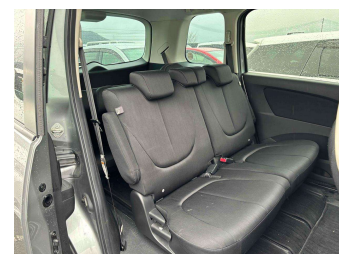

2014 Mazda Biante 20S / 8 SEATER

Purchase Price **\$11,990**

Includes GST
Excludes on-road costs of \$400

Finance may be available on this vehicle. Ask one of our friendly staff for more information.

Gain peace of mind with Mechanical Breakdown Insurance. **Ask us how.**

- Top features**
- » AA Odometer Certified
 - » Air Bag(s)
 - » Air Conditioning
 - » All Electrics
 - » Alloy Wheels
 - » CD Player
 - » Central Locking
 - » Climate Control
 - » Digital Display
 - » Electric Mirrors
 - » Electric Windows
 - » Fog Lights
 - » HID Headlights
 - » Indicator Mirrors
 - » Power Steering
 - » Rear Wiper
 - » Remote Locking
 - » Reverse Camera

Body Style
5 door, Van

Odometer
67,000 km

Engine
2000 cc, Internal Combustion

Fuel Type
Petrol

Transmission
Auto

Wheels
-

VIN
-

Interior
Black, Cloth