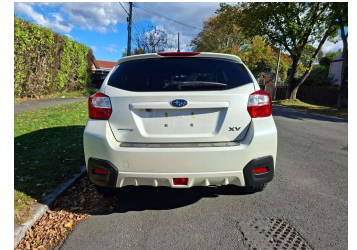

2015 Subaru XV 2.0L SPORTS 4WD

Purchase Price

\$13,590

Includes GST
Excludes on-road costs of \$400

Finance may be available on this vehicle. Ask one of our friendly staff for more information.

Gain peace of mind with Mechanical Breakdown Insurance. **Ask us how.**

Body Style

5 door, Hatchback

Odometer

124,340 km

Engine

2000 cc, Internal Combustion

Fuel Type

Petrol