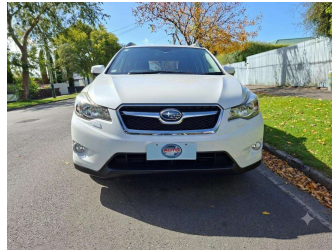

2015 Subaru XV 2.0L SPORTS 4WD

Purchase Price

\$13,590

Includes GST
Excludes on-road costs of \$400

Finance may be available on this vehicle. Ask one of our friendly staff for more information.

Gain peace of mind with Mechanical Breakdown Insurance. **Ask us how.**

Body Style

5 door, Hatchback

Odometer

124,340 km

Engine

2000 cc, Internal Combustion

Fuel Type

Petrol