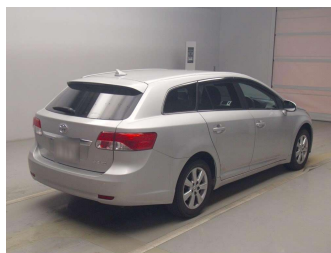

# 2014 Toyota Avensis 2.0 Cruise Package

**Purchase Price** **\$14,990**

Includes GST  
Excludes on-road costs of \$400

Finance may be available on this vehicle. Ask one of our friendly staff for more information.

Gain peace of mind with Mechanical Breakdown Insurance. **Ask us how.**

- Top features**
- » 9 Air Bags
  - » AA Odometer Certified
  - » Adaptive Front Light S...
  - » Air Conditioning
  - » All Electrics
  - » Alloy Wheels
  - » Auto headlights
  - » Auto rain wipers
  - » CD Player
  - » Central Locking
  - » Chain-driven Engine
  - » Climate Control
  - » Cruise Control
  - » Digital Display
  - » Electric Mirrors
  - » Electric Windows
  - » Fog Lights
  - » HID Headlights

Body Style  
**5 door, Station Wagon**

Odometer  
**36,335 km**

Engine  
**2000 cc, Internal Combustion**

Fuel Type  
**Petrol**

Transmission  
**Auto, 2WD**

Wheels  
-

VIN  
-

Interior  
**Black, Cloth**