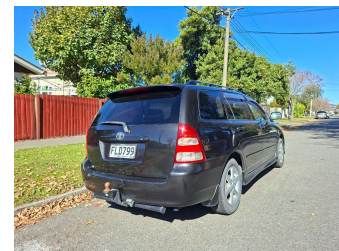

2001 Toyota Corolla FIELDER

Purchase Price **\$3,000**
Includes GST, Registration & Licensing

Finance may be available on this vehicle. Ask one of our friendly staff for more information.

Gain peace of mind with Mechanical Breakdown Insurance. **Ask us how.**

Body Style
5 door, Station Wagon

Odometer
359,121 km

Engine
1800 cc, Internal Combustion

Fuel Type
Petrol

Transmission
Auto, 2WD

Wheels
-

VIN
7AT0H607X10026575

Interior
Black