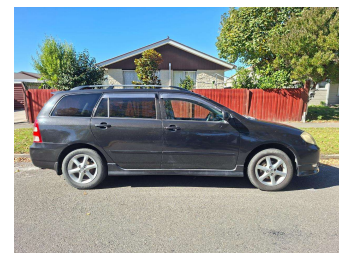

2001 Toyota Corolla FIELDER

Purchase Price **\$3,000**
Includes GST, Registration & Licensing

Finance may be available on this vehicle. Ask one of our friendly staff for more information.

Gain peace of mind with Mechanical Breakdown Insurance. **Ask us how.**

Body Style
5 door, Station Wagon

Odometer
359,121 km

Engine
1800 cc, Internal Combustion

Fuel Type
Petrol

Transmission
Auto, 2WD

Wheels
-

VIN
7AT0H607X10026575

Interior
Black

Safety

Based on 2025 VSRR rating

Reg No.
FLD799

Ext Colour
Black

History
Ex-Overseas, 4 owners

Seats
5 seats

CO2 Emissions
★★★★☆
188 grams/km

Energy Economy
★★★★☆
Annual fuel cost of \$3,060
7.8L per 100km