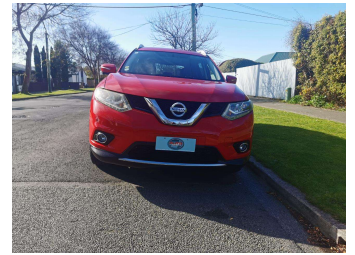

# 2014 Nissan X-TRAIL 20X 4WD

**Purchase Price**

**\$16,590**

Includes GST  
Excludes on-road costs of \$400

Finance may be available on this vehicle. Ask one of our friendly staff for more information.

Gain peace of mind with Mechanical Breakdown Insurance. **Ask us how.**

Body Style  
**5 door, SUV / 4x4**

Odometer  
**74,150 km**

Engine  
**2000 cc, Internal Combustion**

Fuel Type  
**Petrol**

Transmission  
**Auto, 4WD**

Wheels  
-

VIN  
**7AT0DH6LX23013629**

Interior  
**Black, Leather**