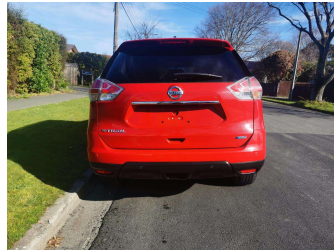

# 2014 Nissan X-TRAIL 20X 4WD

**Purchase Price**

**\$16,590**

Includes GST  
Excludes on-road costs of \$400

Finance may be available on this vehicle. Ask one of our friendly staff for more information.

Gain peace of mind with Mechanical Breakdown Insurance. **Ask us how.**

Body Style  
**5 door, SUV / 4x4**

Odometer  
**74,150 km**

Engine  
**2000 cc, Internal Combustion**

Fuel Type  
**Petrol**

Transmission  
**Auto, 4WD**

Wheels  
-

VIN  
**7AT0DH6LX23013629**

Interior  
**Black, Leather**