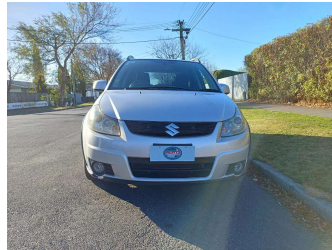

2008 Suzuki SX4 1.5G

Purchase Price

\$7,590

Includes GST
Excludes on-road costs of \$400

Finance may be available on this vehicle. Ask one of our friendly staff for more information.

Gain peace of mind with Mechanical Breakdown Insurance. **Ask us how.**

Body Style

5 door, Hatchback

Odometer

105,988 km

Engine

1500 cc, Internal Combustion

Fuel Type

Petrol